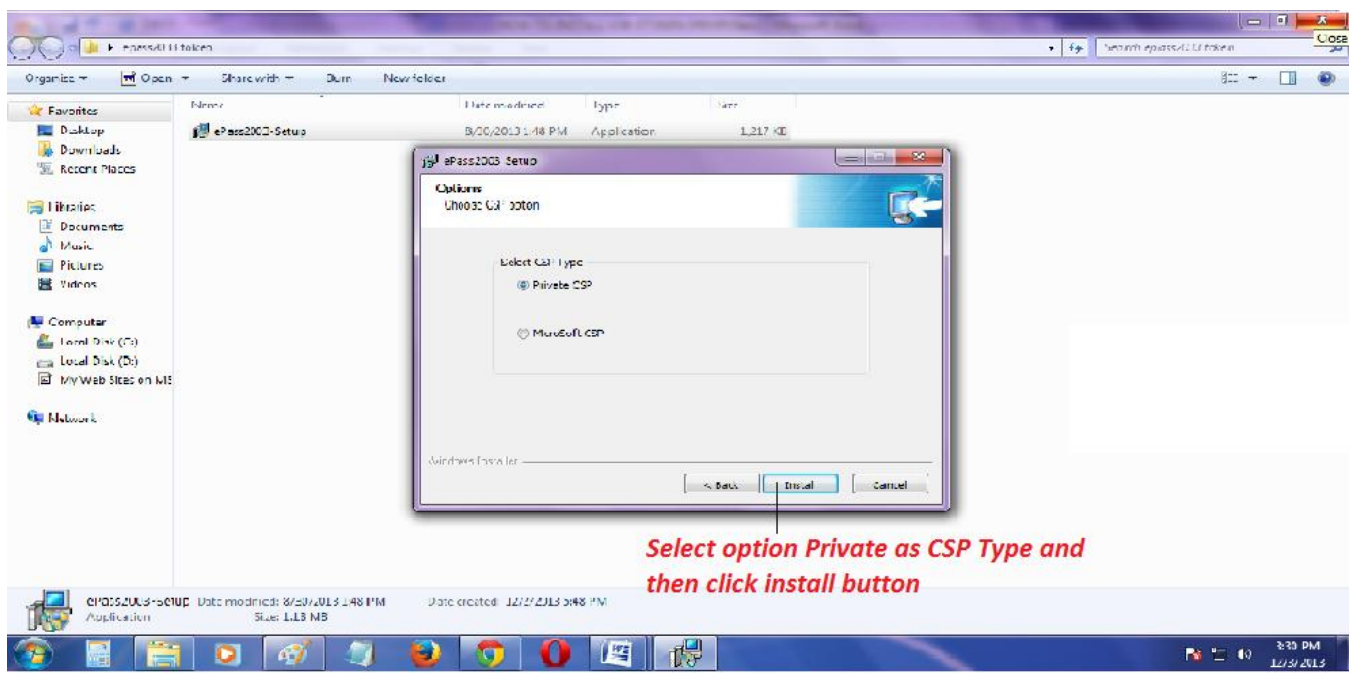

How to Install Driver

Step 7

NOW SELECT **PRIVATE** AS CSP TYPE FROM THE OPTION AND THEN CLICK ON **INSTALL** OPTION